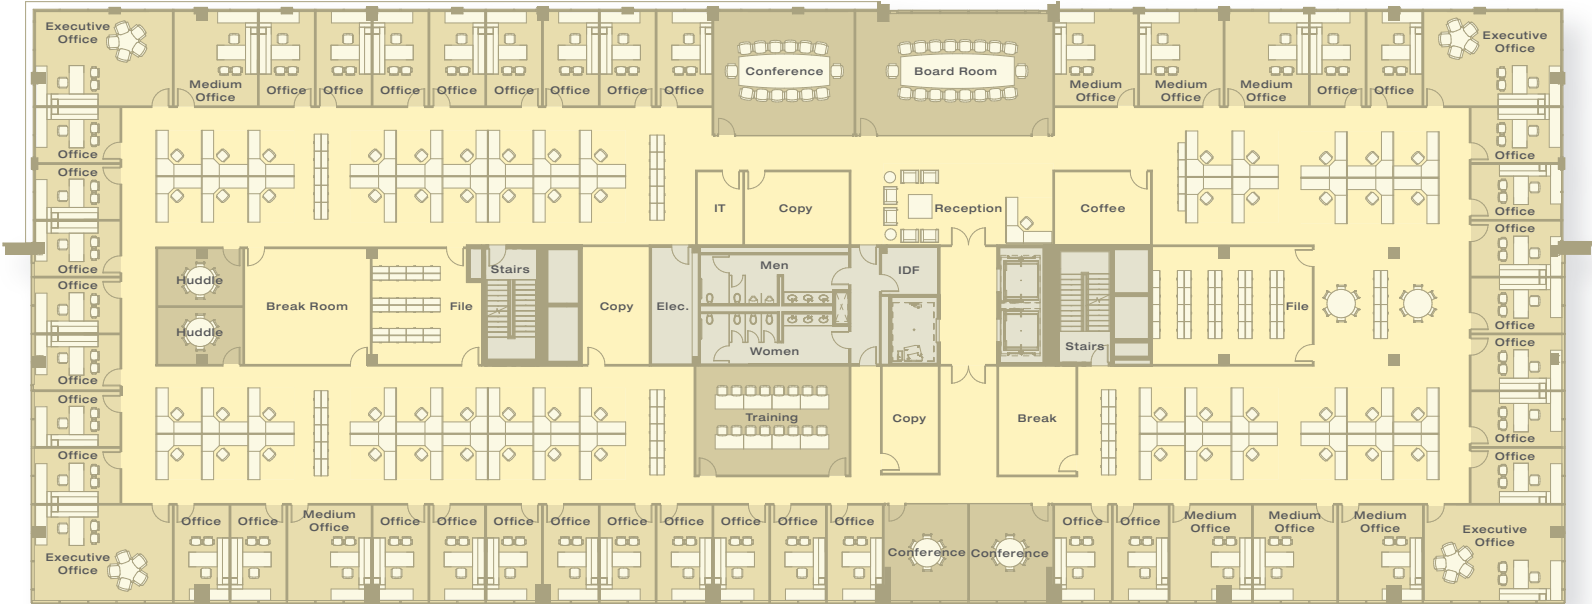

CITYPLACE 1 - PRIVATE OFFICE TEST FIT

5TH FLOOR - 29,000 SQ FT

- 60 Work Stations - 8' x 8' Typical
 - 4 Executive Offices
 - 8 Medium Offices
 - 37 Offices
 - 1 Board Room
 - 3 Conference Rooms
 - 2 Huddle
 - 1 Training Room
-
- 109 Total People
 - 266 RSF / Person