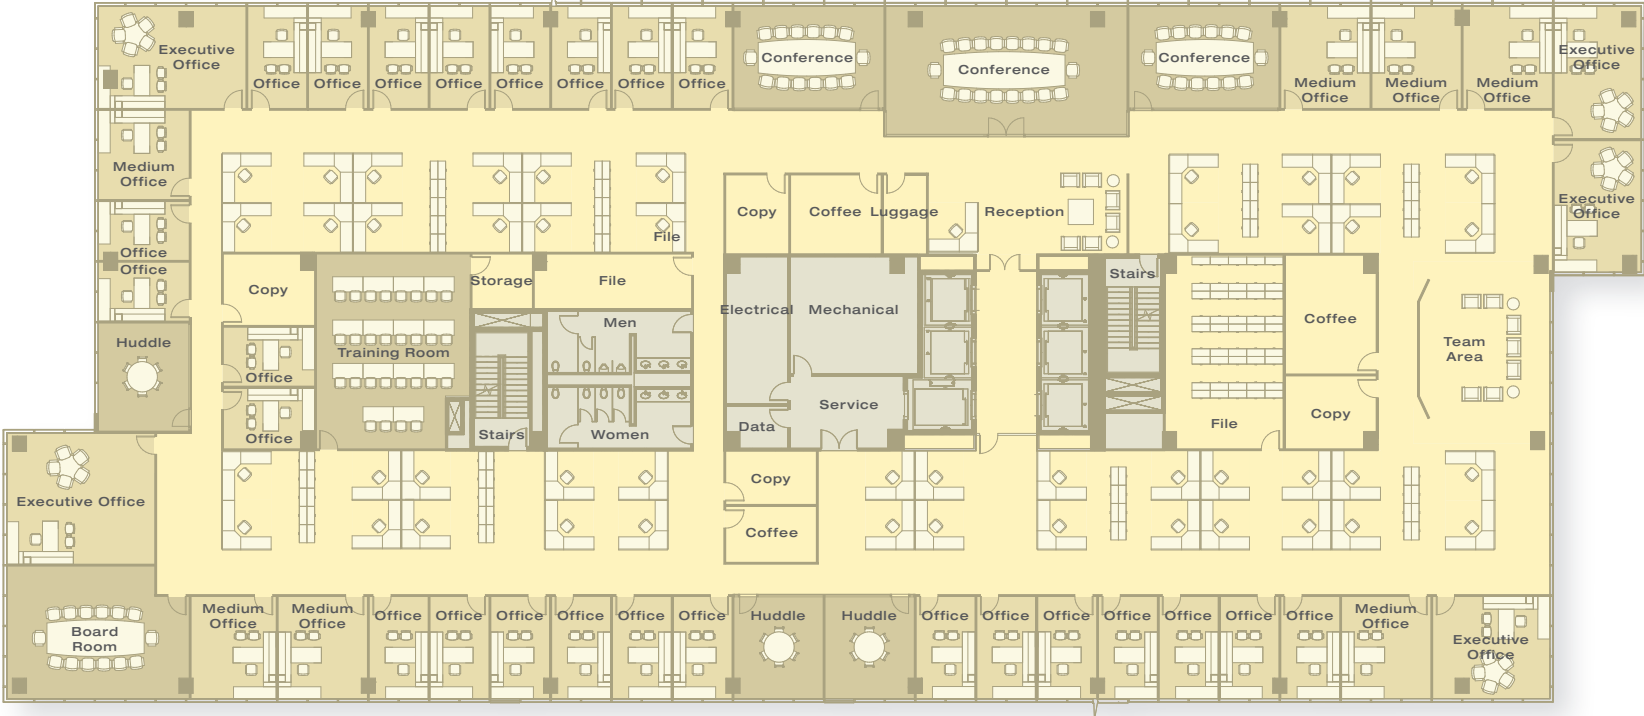

CITYPLACE 2 - PRIVATE OFFICE TEST FIT

9TH FLOOR - 28,600 SQ FT

- 47 Work Stations - 8' x 8' Typical
 - 5 Executive Offices
 - 7 Medium Offices
 - 25 Offices
 - 1 Board Room
 - 3 Conference Rooms
 - 3 Huddle
 - 1 Training Room
-
- 84 Total People
 - 340 RSF / Person