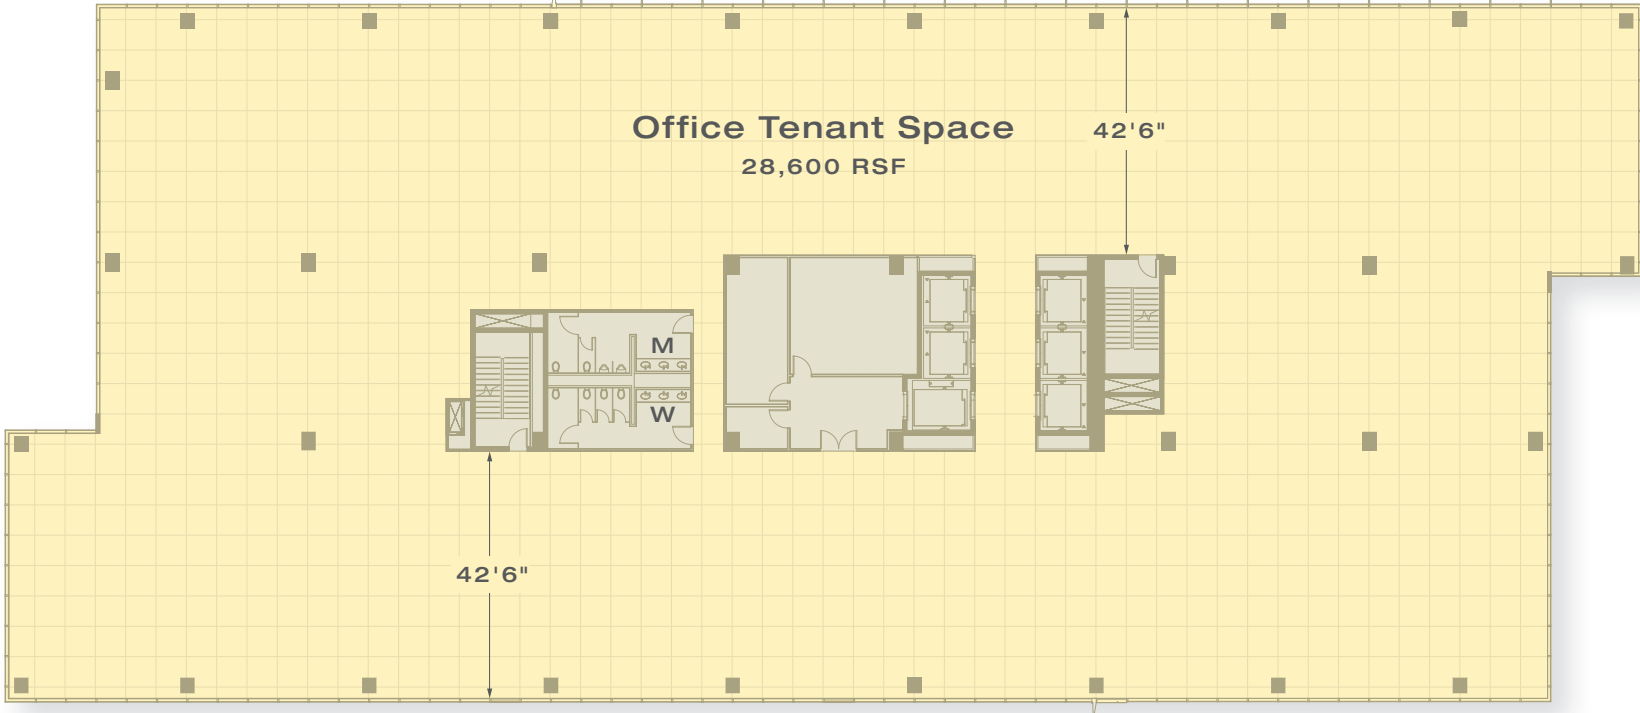

CITYPLACE 2 - TYPICAL LEVEL

LEVEL 10	27,800 SQ FT
LEVEL 9	28,600 SQ FT
LEVEL 8	28,600 SQ FT
LEVEL 7	28,600 SQ FT
LEVEL 6	28,600 SQ FT
LEVEL 5	28,600 SQ FT
LEVEL 4	28,600 SQ FT
LEVEL 3	27,800 SQ FT
LEVEL 2	31,800 SQ FT
LEVEL 1	32,000 SQ FT
<hr/>	
TOTAL	291,000 SQ FT